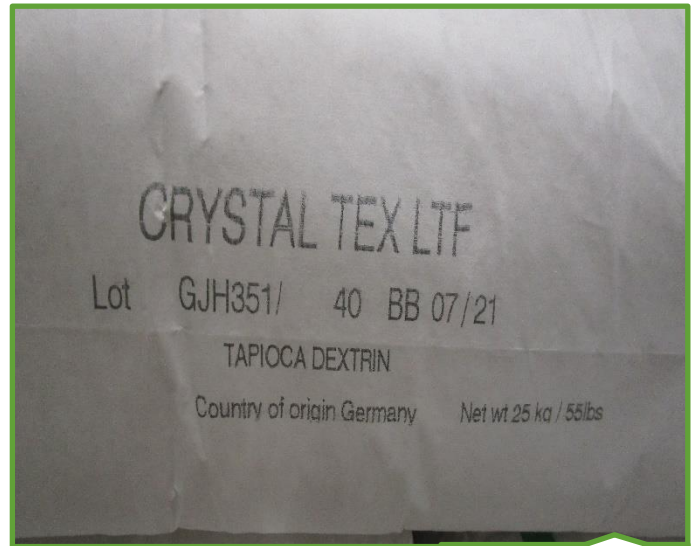

PRODUCT PACKAGING OVERVIEW

CRYSTAL TEX™ LTF 25 kg

The product is shipped in the below configuration:

Industrial Pallet

25kg Bag

Unit	Value
Material Code	07227300CE
Material Name	CRYSTAL TEX™ LTF 25 kg
SKU Net Weight	25 Kg
SKU (Bag) Length (cm)	60 cm
SKU (Bag) Width (cm)	40 cm
SKU (Bag) Height (cm)	14 cm
Pallet Length (cm)	120 cm
Pallet Width (cm)	100 cm
Pallet Height (cm)	140 cm
Pallet Gross Weight (Kg)	1052 KG
SKUs per Pallet	40
SKUs per layer	5
Layers	8
Origin	DE
Pallet Type and Dimension	Reinforced Industrial Pallet 120X100 cm
Notes	

All dimensions and weights listed in the above sheet are approximate and subject to tolerances depending on the packing process. The INGREDION marks and logos are trademarks of the Ingredion group of companies and used in Europe by Ingredion UK Limited and Ingredion Germany GmbH. All rights reserved. All contents copyright 2019 ©