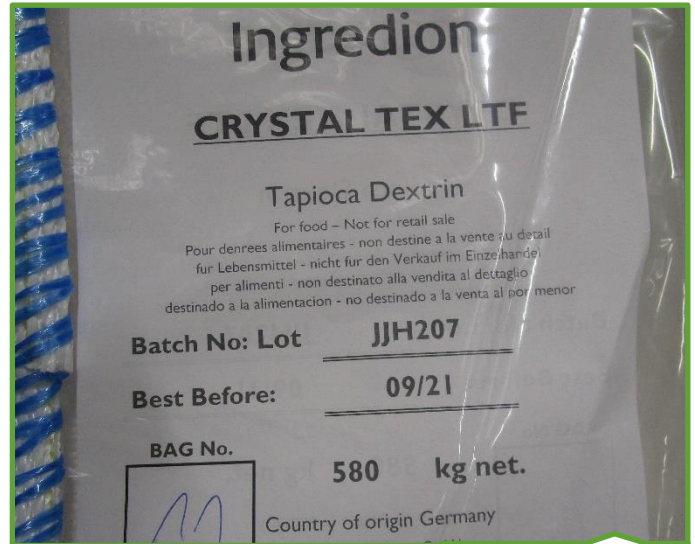

PRODUCT PACKAGING OVERVIEW

CRYSTAL TEX™ LTF 580 kg

The product is shipped in the below configuration:

Industrial Pallet

580 kg Bag

Unit	Value
Material Code	07227300HI
Material Name	CRYSTAL TEX™ LTF 580 kg
SKU Net Weight	580 Kg
SKU (Bag) Length (cm)	120 cm
SKU (Bag) Width (cm)	100 cm
SKU (Bag) Height (cm)	70 cm
Pallet Length (cm)	120 cm
Pallet Width (cm)	100 cm
Pallet Height (cm)	90 cm
Pallet Gross Weight (Kg)	616 KG
SKUs per Pallet	1
SKUs per layer	1
Layers	1
Origin	DE
Pallet Type and Dimension	Reinforced Industrial Pallet 120X100 cm
Notes	

All dimensions and weights listed in the above sheet are approximate and subject to tolerances depending on the packing process. The INGREDION marks and logos are trademarks of the Ingredion group of companies and used in Europe by Ingredion UK Limited and Ingredion Germany GmbH. All rights reserved. All contents copyright 2019 ©