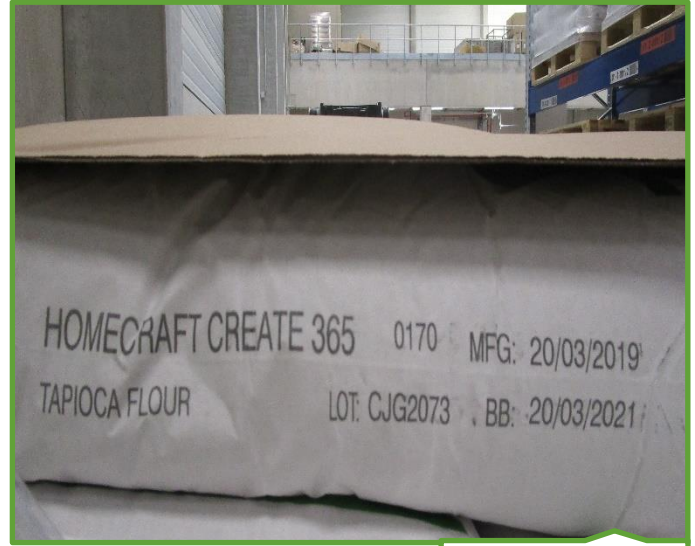

PRODUCT PACKAGING OVERVIEW

HEMECRAFT® Create 365 25 kg

The product is shipped in the below configuration:

Industrial Pallet

25kg Bag

Unit	Value
Material Code	34131M01CE
Material Name	HEMECRAFT® Create 365 25 kg
SKU Net Weight	25 Kg
SKU (Bag) Length (cm)	62 cm
SKU (Bag) Width (cm)	40 cm
SKU (Bag) Height (cm)	15 cm
Pallet Length (cm)	128 cm
Pallet Width (cm)	106 cm
Pallet Height (cm)	160 cm
Pallet Gross Weight (Kg)	1298,5 KG
SKUs per Pallet	50
SKUs per layer	5
Layers	10
Origin	TH
Pallet Type and Dimension	Reinforced Industrial Pallet 120X100 cm
Notes	Delivery @50Bags or @40Bags per pallet, as required

All dimensions and weights listed in the above sheet are approximate and subject to tolerances depending on the packing process. The INGREDION marks and logos are trademarks of the Ingredion group of companies and used in Europe by Ingredion UK Limited and Ingredion Germany GmbH. All rights reserved. All contents copyright 2019 ©