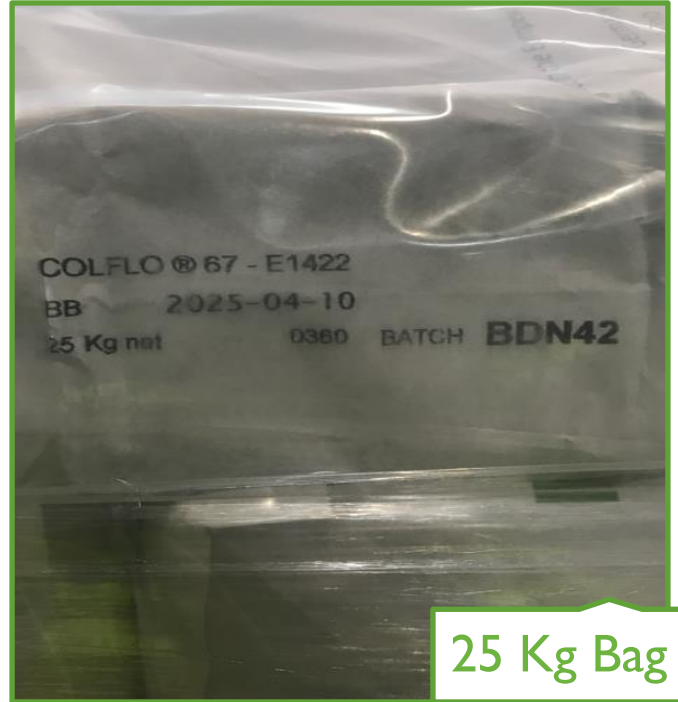

PRODUCT PACKAGING OVERVIEW

COLFLO 67 25KG Euro Pallet

The product is shipped in the below configuration:

Euro Pallet

25 Kg Bag

Unit	Value
Material Code	06445103CE
Material Name	COLFLO 67 25KG EURO PALLET
SKU Net Weight	25 Kg
SKU (Bag) Length (cm)	80 cm
SKU (Bag) Width (cm)	40 cm
SKU (Bag) Height (cm)	13 cm
Pallet Length (cm)	120 cm
Pallet Width (cm)	80 cm
Pallet Height (cm)	144 cm
Pallet Gross Weight (Kg)	772 Kg
SKUs per Pallet	30
SKUs per layer	3
Layers	10
Origin	FR
Pallet Type and Dimension	Reinforced Euro Pallet 120X80 cm
Notes	

All dimensions and weights listed in the above sheet are approximate and subject to tolerances depending on the packing process. The INGREDION marks and logos are trademarks of the Ingredion group of companies and used in Europe by Ingredion UK Limited and Ingredion Germany GmbH. All rights reserved. All contents copyright 2019 ©