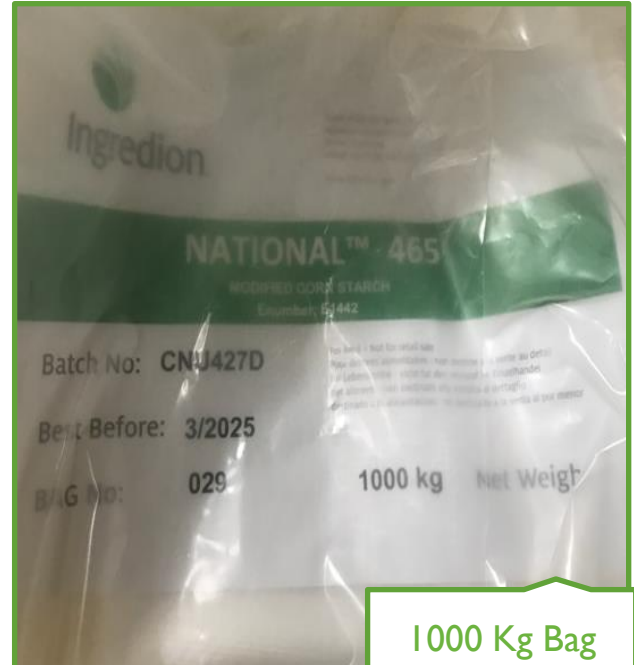

# PRODUCT PACKAGING OVERVIEW

## NATIONAL 465 1000KG

The product is shipped in the below configuration:

Industrial Pallet

1000 Kg Bag

Unit	Value
Material Code	068631131A
Material Name	NATIONAL 465 1000KG
SKU Net Weight	1000 Kg
SKU (Bag) Length (cm)	120 cm
SKU (Bag) Width (cm)	100 cm
SKU (Bag) Height (cm)	160 cm
Pallet Length (cm)	120 cm
Pallet Width (cm)	100 cm
Pallet Height (cm)	174 cm
Pallet Gross Weight (Kg)	1023 Kg
SKUs per Pallet	1
SKUs per layer	1
Layers	1
Origin	AT
Pallet Type and Dimension	Reinforced Industrial Pallet 120X100 cm
Notes	