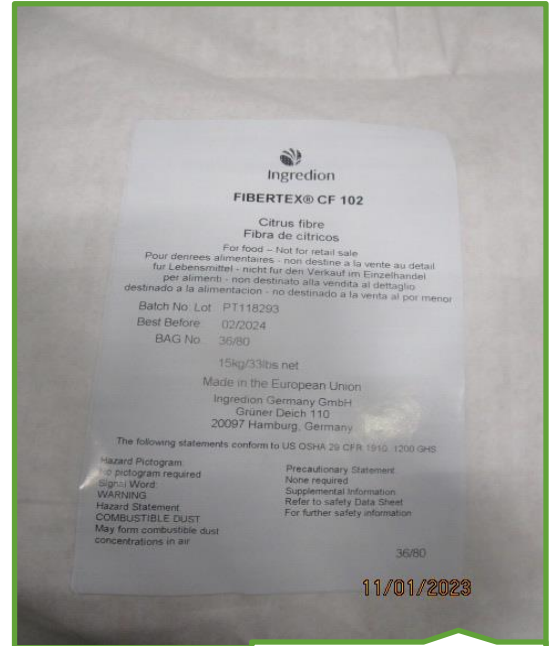

# PRODUCT PACKAGING OVERVIEW

## FIBERTEX CF 102 15 KG

The product is shipped in the below configuration:

Industrial Pallet

15 kg Bag

Unit	Value
Material Code	70000874BL
Material Name	FIBERTEX CF 102 15 KG
SKU Net Weight	15 KG
SKU (Bag) Length (cm)	19 CM
SKU (Bag) Width (cm)	38 CM
SKU (Bag) Height (cm)	84 CM
Pallet Length (cm)	93 CM
Pallet Width (cm)	102 CM
Pallet Height (cm)	121 CM
Pallet Gross Weight (Kg)	337 KG
SKUs per Pallet	20
SKUs per layer	5
Layers	4
Origin	ES
Pallet Type and Dimension	Reinforced Industrial Pallet 120X100 cm
Notes	

All dimensions and weights listed in the above sheet are approximate and subject to tolerances depending on the packing process. The INGREDION marks and logos are trademarks of the Ingredion group of companies and used in Europe by Ingredion UK Limited and Ingredion Germany GmbH. All rights reserved. All contents copyright 2019 ©